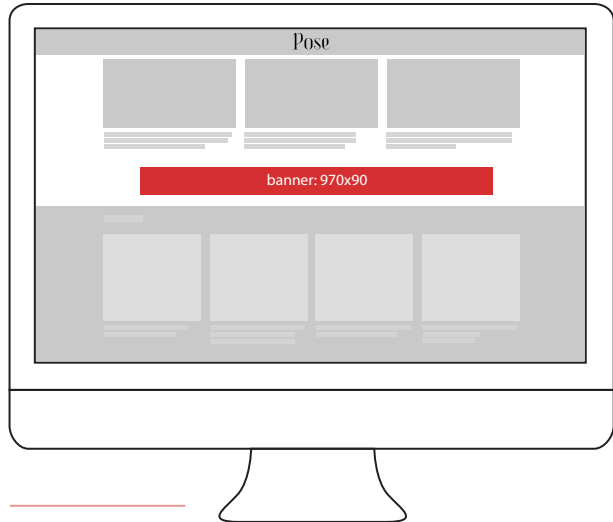

**FULL BRANDED BACKGROUND**

NAME	SIZE(PIXELS)	DISPLAY	SHARE	PRICE PER WEEK
Full branded background	1920 x 1080	Homepage PC only	1	50,000,000
		All pages PC only	1	70,000,000

# Desktop

**C**ENTER BANNER **M**EDIUM RECTANGLE

NAME	SIZE(PIXELS)	DISPLAY	SHARE	PRICE PER WEEK
Center banner	970 x 90	Display throughout Pose's Homepage	2	10,000,000
Medium rectangle	300 x 250	Display throughout Pose's Homepage	2	8,000,000

**H**ALF PAGE 1/2

NAME	SIZE(PIXELS)	DISPLAY	SHARE	PRICE PER WEEK
Half page 1	300 x 600	Display throughout Pose's Homepage	2	8,000,000
Half page 2	300 x 600	Display throughout Pose's Homepage	2	5,000,000

**B**ANNER **A**RTICLE BANNER 1/2

NAME	SIZE(PIXELS)	DISPLAY	SHARE	PRICE PER WEEK
Banner	970 x 90	Display throughout Pose's Category/Subcategory page	1	5,000,000
Article banner 1	620 x 250	Display throughout Pose's Article page	2	7,000,000
Article banner 2	620 x 250	Display throughout Pose's Article page	2	5,000,000