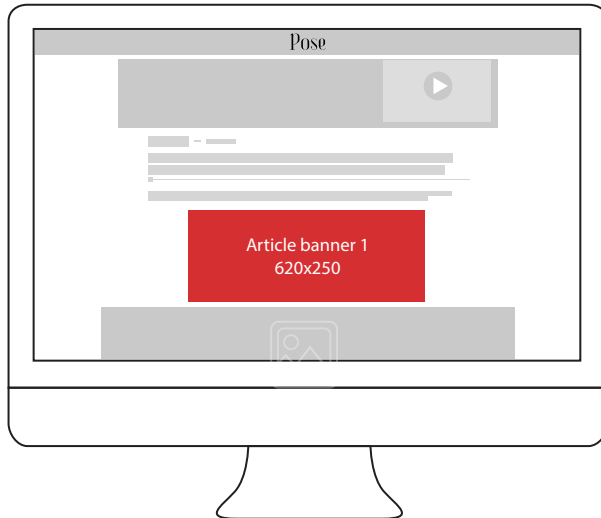

**FULL BRANDED BACKGROUND**

NAME	SIZE(PIXELS)	DISPLAY	SHARE	PRICE PER WEEK
Full branded background	1920 x 1080	Homepage PC only	1	50,000,000
		All pages PC only	1	70,000,000

# Desktop

**C**ENTER BANNER **M**EDIUM RECTANGLE

NAME	SIZE(PIXELS)	DISPLAY	SHARE	PRICE PER WEEK
Center banner	970 x 90	Display throughout Pose's Homepage	2	10,000,000
Medium rectangle	300 x 250	Display throughout Pose's Homepage	2	8,000,000

**H**ALF PAGE 1/2

NAME	SIZE(PIXELS)	DISPLAY	SHARE	PRICE PER WEEK
Half page 1	300 x 600	Display throughout Pose's Homepage	2	8,000,000
Half page 2	300 x 600	Display throughout Pose's Homepage	2	5,000,000

**B**ANNER **A**RTICLE BANNER 1/2

NAME	SIZE(PIXELS)	DISPLAY	SHARE	PRICE PER WEEK
Banner	970 x 90	Display throughout Pose's Category/Subcategory page	1	5,000,000
Article banner 1	620 x 250	Display throughout Pose's Article page	2	7,000,000
Article banner 2	620 x 250	Display throughout Pose's Article page	2	5,000,000