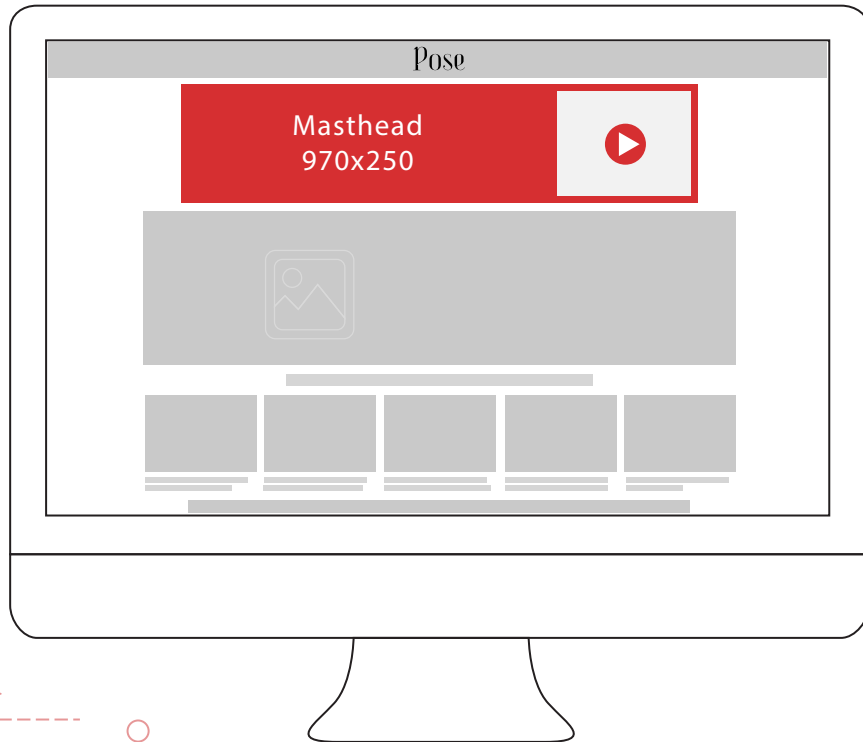

MASTHEAD

NAME	SIZE(PIXELS)	DISPLAY	SHARE	PRICE PER WEEK
Masthead	970 x 250 (PC)	All pages	3	12,000,000
	640 x 250 (Mobile)	All pages (Exclusive)	1	30,000,000