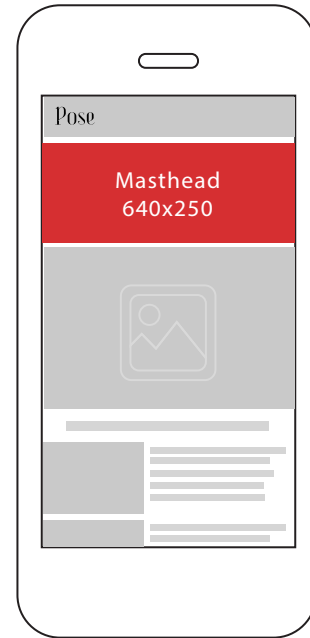

	NAME	SIZE(PIXELS)	DISPLAY	SHARE	PRICE PER WEEK
<b>Special</b>					
All pages	Masthead	970 x 250 (PC) 640 x 250 (Mobile)	Display within all pages	3	12,000,000
			Display within all pages (Exclusive)	1	30,000,000
Homepage	Content Box	360 x 720	Display throughout Pose's Homepage	2	20,000,000
Homepage	Full branded background	1920 x 1080	Homepage PC only	1	50,000,000
All pages			All pages PC only	1	70,000,000
<b>Desktop</b>					
Homepage	Center banner	970 x 90	Display throughout Pose's Homepage	2	10,000,000
	Medium rectangle	300 x 250	Display throughout Pose's Homepage	2	8,000,000
	Half page 1	300 x 600	Display throughout Pose's Homepage	2	8,000,000
	Half page 2	300 x 600	Display throughout Pose's Homepage	2	5,000,000
Category Subcategory page	Banner	970 x 90	Display throughout Pose's Category/Subcategory page	1	5,000,000
Article page	Article banner 1	620 x 250	Display throughout Pose's Article page	2	7,000,000
	Article banner 2	620 x 250	Display throughout Pose's Article page	2	5,000,000
<b>MOBILE</b>					
Homepage Category page	Medium rectangle 1	300 x 250	Display throughout Pose's Homepage & Category page	2	5,000,000
	Medium rectangle 2	300 x 250	Display throughout Pose's Homepage & Category page	2	3,000,000
Article page	Article banner	300 x 150	Display throughout Pose's Article page	2	12,000,000
	Medium rectangle	300 x 250	Display throughout Pose's Article page	2	8,000,000

**M**ASTHEAD

NAME	SIZE(PIXELS)	DISPLAY	SHARE	PRICE PER WEEK
Masthead	970 x 250 (PC)	All pages	3	12,000,000
	640 x 250 (Mobile)	All pages (Exclusive)	1	30,000,000

**C**ONTENT BOX

NAME	SIZE(PIXELS)	DISPLAY	SHARE	PRICE PER WEEK
Content Box	360 x 720	Display throughout Pose's Homepage	2	20,000,000