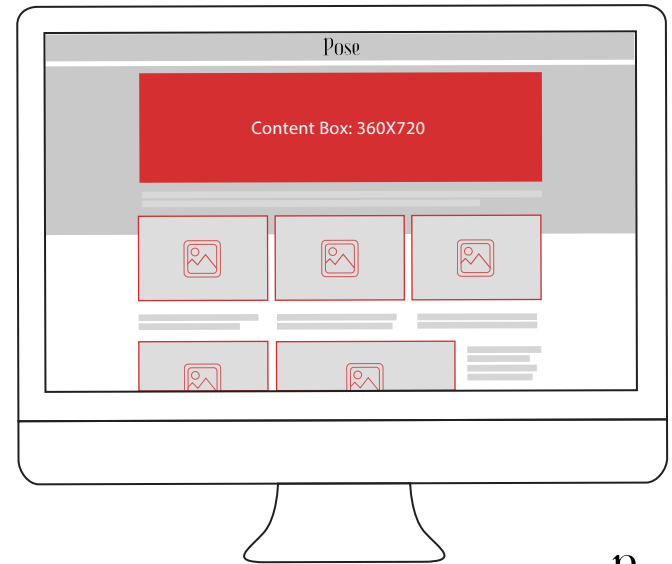

**M**ASTHEAD

NAME	SIZE(PIXELS)	DISPLAY	SHARE	PRICE PER WEEK
Masthead	970 x 250 (PC)	All pages	3	12,000,000
	640 x 250 (Mobile)	All pages (Exclusive)	1	30,000,000

**C**ONTENT BOX

NAME	SIZE(PIXELS)	DISPLAY	SHARE	PRICE PER WEEK
Content Box	360 x 720	Display throughout Pose's Homepage	2	20,000,000

Content box - a sub-category displays all PR articles with the content related to the brand or the campaign. Such this sub-category will be displayed on Pose homepage under a box with top 3 latest PR articles published on Pose. Special free 1 URL with the Content Box

# Desktop

**C**ENTER BANNER **M**EDIUM RECTANGLE

NAME	SIZE(PIXELS)	DISPLAY	SHARE	PRICE PER WEEK
Center banner	970 x 90	Display throughout Pose's Homepage	2	10,000,000
Medium rectangle	300 x 250	Display throughout Pose's Homepage	2	8,000,000