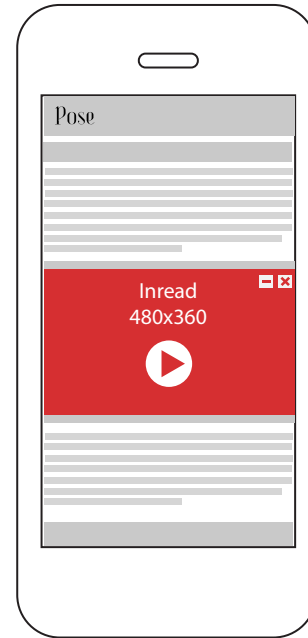

**A**RTICLE BANNER **M**EDIUM RECTANGLE

NAME	SIZE(PIXELS)	DISPLAY	SHARE	PRICE PER WEEK
Article banner	300 x 150	Display throughout Pose's Article page	2	12,000,000
Medium rectangle	300 x 250	Display throughout Pose's Article page	2	8,000,000

## INFOOTER

NAME	SIZE(PIXELS)	DISPLAY	SHARE	PRICE PER WEEK	PRICE CPM
Infooter	1000X100	Display in the footer of the page	3	12,000,000	35,000

NAME	SIZE(PIXELS)	DISPLAY	SHARE	PRICE PER WEEK	PRICE CPM
Infoter plus	1000x100 1000x250	Display in the footer of the page. When user scrolls page down, the ad will be expanded to 1000x250 after the first page, and shrink back to 1000x100 when user scrolls up.	3	18,000,000	52,000

**NREAD**

NAME	SIZE(PIXELS)	DISPLAY	PRICE CPM
Inread	640/480x360	Display in the middle of article	40,000

**M**OBILE INPAGE FULLSCREEN

NAME	SIZE(PIXELS)	DISPLAY	PRICE CPM
Mobile inpage fullscreen	320x480 480x320 768x1024 1024x768	Display in the middle of article during the reading of user	35,000

NAME	SIZE(PIXELS)	DISPLAY	PRICE CPM
Balloon	300 x 250	Display in the bottom-right corner of the page	15,000

**B** BALLOON EXPAND

NAME	SIZE(PIXELS)	DISPLAY	PRICE CPM
Balloon expand	500X300	Display in the bottom-right corner of the page, expand to 500x300 if user hovers mouse after 3 seconds	19,000