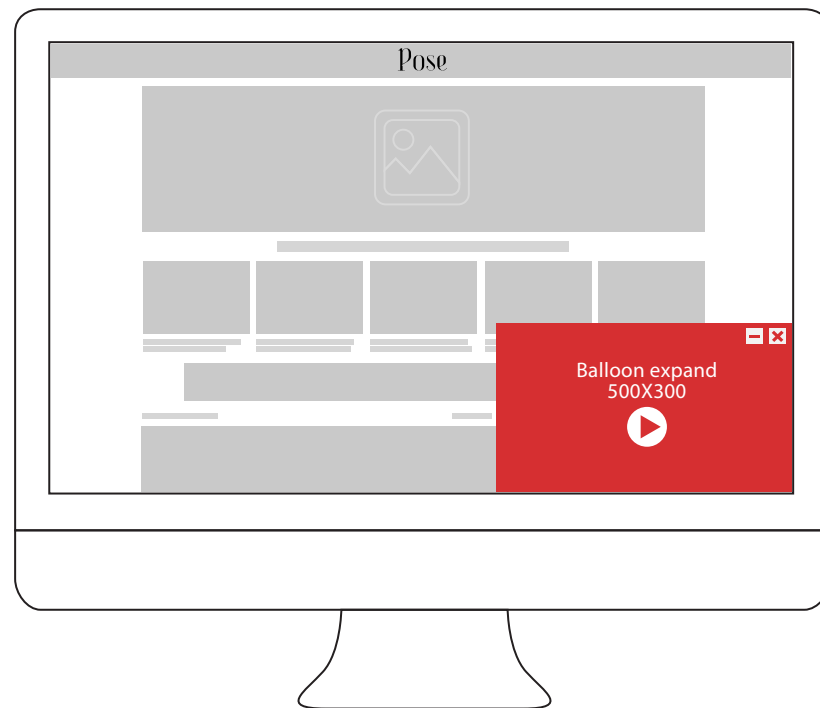

## INFOOTER

NAME	SIZE(PIXELS)	DISPLAY	SHARE	PRICE PER WEEK	PRICE CPM
Infooter	1000X100	Display in the footer of the page	3	12,000,000	35,000

NAME	SIZE(PIXELS)	DISPLAY	SHARE	PRICE PER WEEK	PRICE CPM
Infoter plus	1000x100 1000x250	Display in the footer of the page. When user scrolls page down, the ad will be expanded to 1000x250 after the first page, and shrink back to 1000x100 when user scrolls up.	3	18,000,000	52,000

**NREAD**

NAME	SIZE(PIXELS)	DISPLAY	PRICE CPM
Inread	640/480x360	Display in the middle of article	40,000

**M**OBILE INPAGE FULLSCREEN

NAME	SIZE(PIXELS)	DISPLAY	PRICE CPM
Mobile inpage fullscreen	320x480 480x320 768x1024 1024x768	Display in the middle of article during the reading of user	35,000

NAME	SIZE(PIXELS)	DISPLAY	PRICE CPM
Balloon	300 x 250	Display in the bottom-right corner of the page	15,000

**B** BALLOON EXPAND

NAME	SIZE(PIXELS)	DISPLAY	PRICE CPM
Balloon expand	500X300	Display in the bottom-right corner of the page, expand to 500x300 if user hovers mouse after 3 seconds	19,000