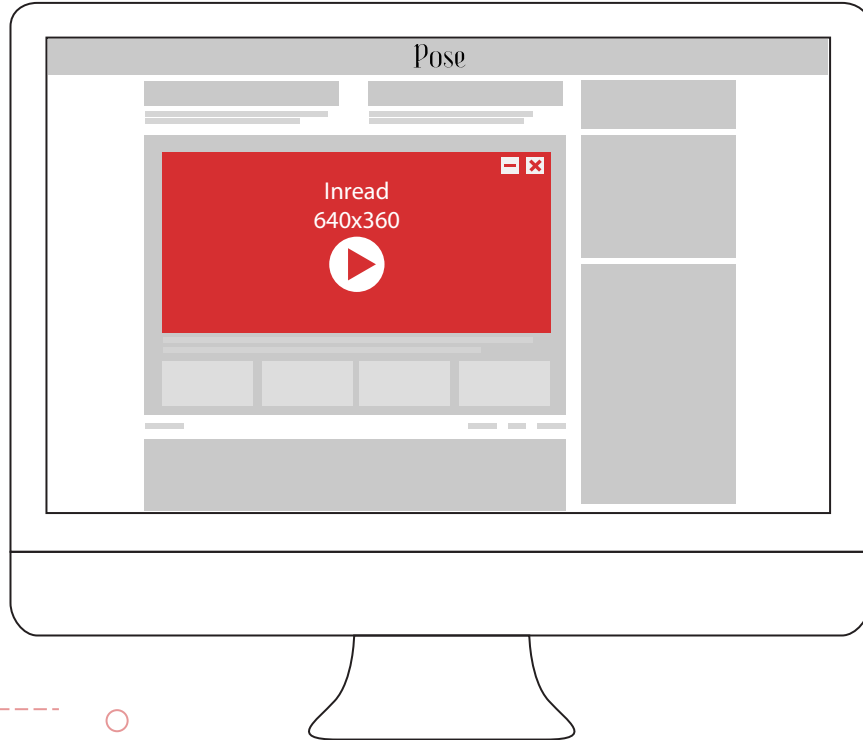

## INFOOTER

NAME	SIZE(PIXELS)	DISPLAY	SHARE	PRICE PER WEEK	PRICE CPM
Infooter	1000X100	Display in the footer of the page	3	12,000,000	35,000

NAME	SIZE(PIXELS)	DISPLAY	SHARE	PRICE PER WEEK	PRICE CPM
Infoter plus	1000x100 1000x250	Display in the footer of the page. When user scrolls page down, the ad will be expanded to 1000x250 after the first page, and shrink back to 1000x100 when user scrolls up.	3	18,000,000	52,000

**NREAD**

NAME	SIZE(PIXELS)	DISPLAY	PRICE CPM
Inread	640/480x360	Display in the middle of article	40,000

**M**OBILE INPAGE FULLSCREEN

NAME	SIZE(PIXELS)	DISPLAY	PRICE CPM
Mobile inpage fullscreen	320x480 480x320 768x1024 1024x768	Display in the middle of article during the reading of user	35,000