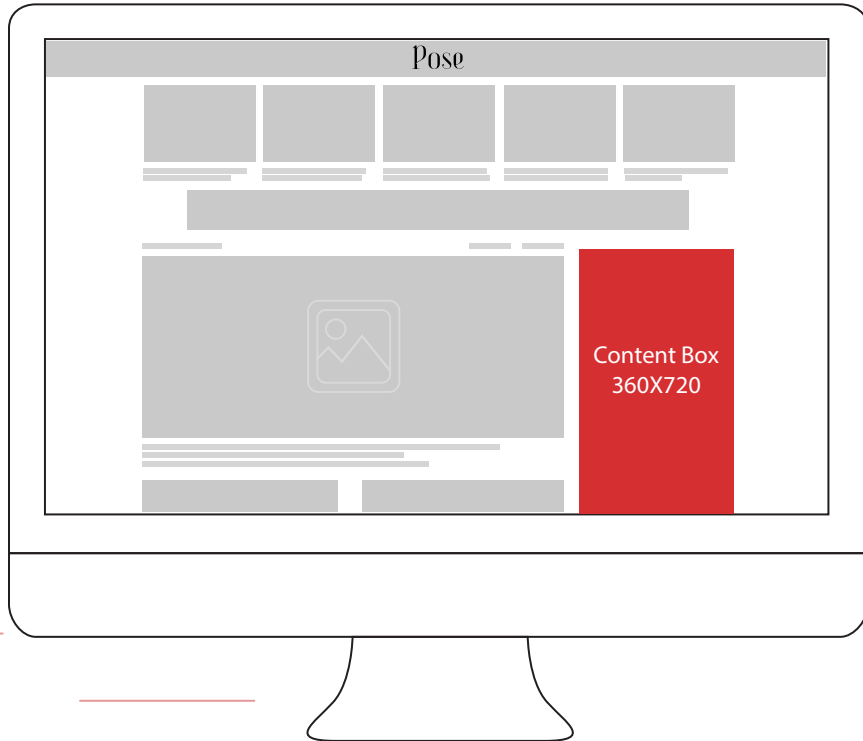

**M**ASTHEAD

NAME	SIZE(PIXELS)	DISPLAY	SHARE	PRICE PER WEEK
Masthead	970 x 250 (PC)	All pages	3	12,000,000
	640 x 250 (Mobile)	All pages (Exclusive)	1	30,000,000

**C**ONTENT BOX

NAME	SIZE(PIXELS)	DISPLAY	SHARE	PRICE PER WEEK
Content Box	360 x 720	Display throughout Pose's Homepage	2	20,000,000

Content box - a sub-category displays all PR articles with the content related to the brand or the campaign. Such this sub-category will be displayed on Pose homepage under a box with top 3 latest PR articles published on Pose. Special free 1 URL with the Content Box

# Desktop

**C**ENTER BANNER **M**EDIUM RECTANGLE

NAME	SIZE(PIXELS)	DISPLAY	SHARE	PRICE PER WEEK
Center banner	970 x 90	Display throughout Pose's Homepage	2	10,000,000
Medium rectangle	300 x 250	Display throughout Pose's Homepage	2	8,000,000