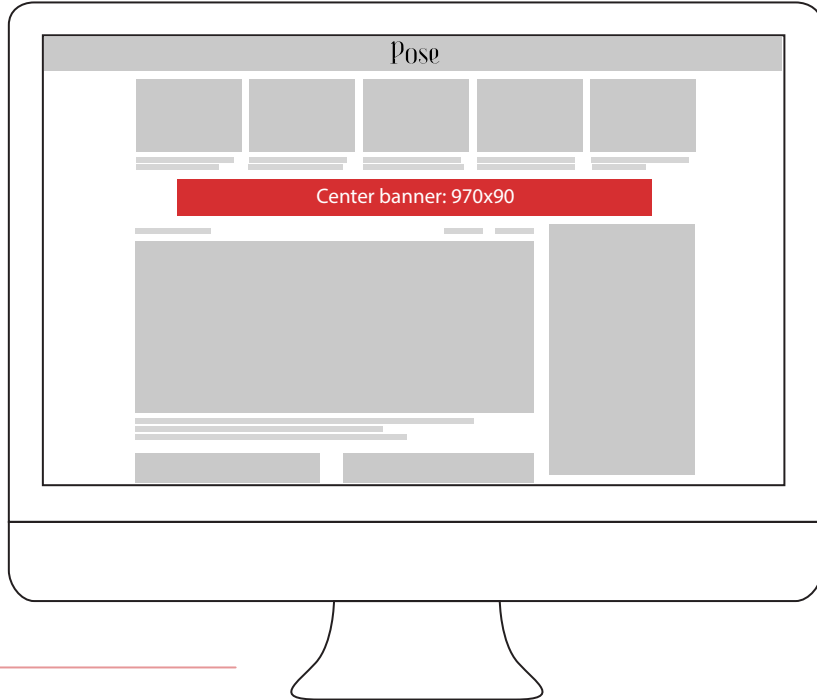

Content box - a sub-category displays all PR articles with the content related to the brand or the campaign. Such this sub-category will be displayed on Pose homepage under a box with top 3 latest PR articles published on Pose. Special free 1 URL with the Content Box

**FULL BRANDED BACKGROUND**

NAME	SIZE(PIXELS)	DISPLAY	SHARE	PRICE PER WEEK
Full branded background	1920 x 1080	Homepage PC only	1	50,000,000
		All pages PC only	1	70,000,000

# Desktop

**C**ENTER BANNER **M**EDIUM RECTANGLE

NAME	SIZE(PIXELS)	DISPLAY	SHARE	PRICE PER WEEK
Center banner	970 x 90	Display throughout Pose's Homepage	2	10,000,000
Medium rectangle	300 x 250	Display throughout Pose's Homepage	2	8,000,000

**H**ALF PAGE 1/2

NAME	SIZE(PIXELS)	DISPLAY	SHARE	PRICE PER WEEK
Half page 1	300 x 600	Display throughout Pose's Homepage	2	8,000,000
Half page 2	300 x 600	Display throughout Pose's Homepage	2	5,000,000