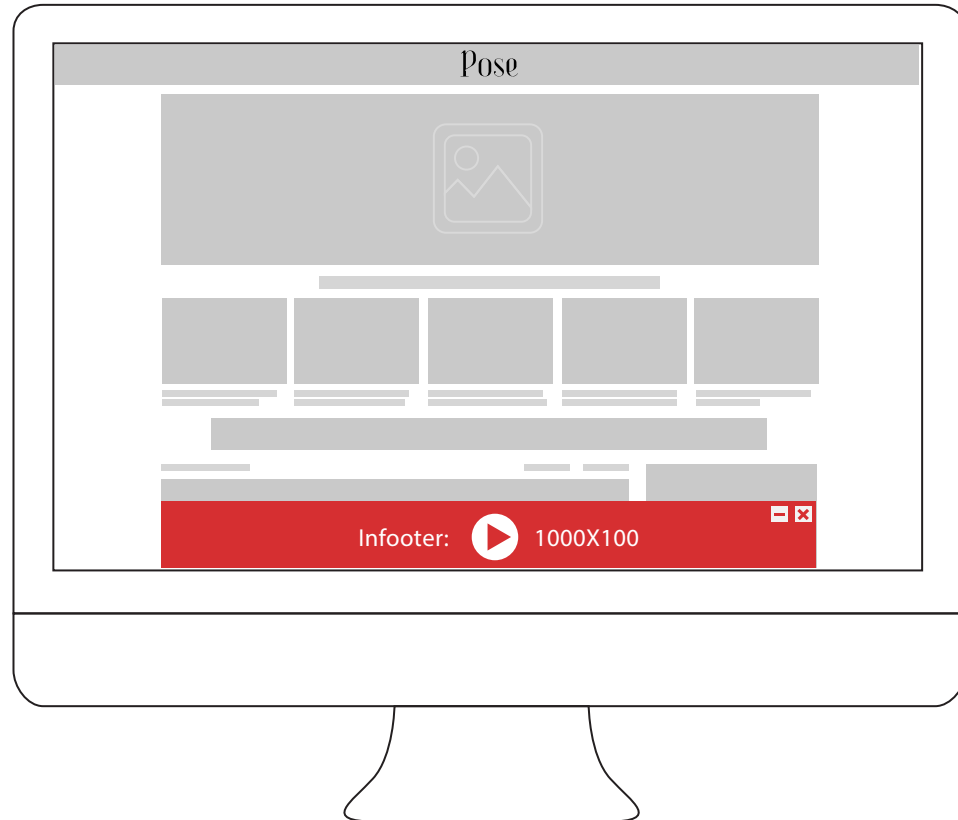

**B**ANNER **A**RTICLE BANNER 1/2

NAME	SIZE(PIXELS)	DISPLAY	SHARE	PRICE PER WEEK
Banner	970 x 90	Display throughout Pose's Category/Subcategory page	1	5,000,000
Article banner 1	620 x 250	Display throughout Pose's Article page	2	7,000,000
Article banner 2	620 x 250	Display throughout Pose's Article page	2	5,000,000

**A**RTICLE BANNER **M**EDIUM RECTANGLE

NAME	SIZE(PIXELS)	DISPLAY	SHARE	PRICE PER WEEK
Article banner	300 x 150	Display throughout Pose's Article page	2	12,000,000
Medium rectangle	300 x 250	Display throughout Pose's Article page	2	8,000,000

## INFOOTER

NAME	SIZE(PIXELS)	DISPLAY	SHARE	PRICE PER WEEK	PRICE CPM
Infooter	1000X100	Display in the footer of the page	3	12,000,000	35,000

NAME	SIZE(PIXELS)	DISPLAY	SHARE	PRICE PER WEEK	PRICE CPM
Infoter plus	1000x100 1000x250	Display in the footer of the page. When user scrolls page down, the ad will be expanded to 1000x250 after the first page, and shrink back to 1000x100 when user scrolls up.	3	18,000,000	52,000

**NREAD**

NAME	SIZE(PIXELS)	DISPLAY	PRICE CPM
Inread	640/480x360	Display in the middle of article	40,000

**M**OBILE INPAGE FULLSCREEN

NAME	SIZE(PIXELS)	DISPLAY	PRICE CPM
Mobile inpage fullscreen	320x480 480x320 768x1024 1024x768	Display in the middle of article during the reading of user	35,000