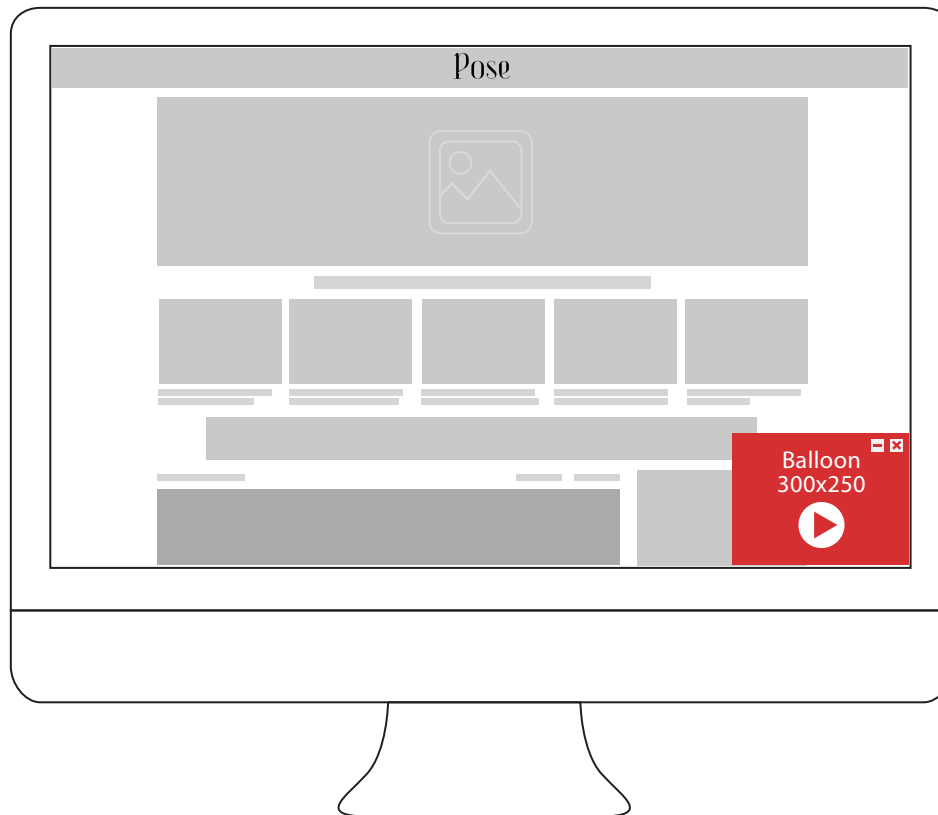

## INFOOTER

NAME	SIZE(PIXELS)	DISPLAY	SHARE	PRICE PER WEEK	PRICE CPM
Infooter	1000X100	Display in the footer of the page	3	12,000,000	35,000

NAME	SIZE(PIXELS)	DISPLAY	SHARE	PRICE PER WEEK	PRICE CPM
Infoter plus	1000x100 1000x250	Display in the footer of the page. When user scrolls page down, the ad will be expanded to 1000x250 after the first page, and shrink back to 1000x100 when user scrolls up.	3	18,000,000	52,000

**NREAD**

NAME	SIZE(PIXELS)	DISPLAY	PRICE CPM
Inread	640/480x360	Display in the middle of article	40,000

**M**OBILE INPAGE FULLSCREEN

NAME	SIZE(PIXELS)	DISPLAY	PRICE CPM
Mobile inpage fullscreen	320x480 480x320 768x1024 1024x768	Display in the middle of article during the reading of user	35,000

NAME	SIZE(PIXELS)	DISPLAY	PRICE CPM
Balloon	300 x 250	Display in the bottom-right corner of the page	15,000

**B** BALLOON EXPAND

NAME	SIZE(PIXELS)	DISPLAY	PRICE CPM
Balloon expand	500X300	Display in the bottom-right corner of the page, expand to 500x300 if user hovers mouse after 3 seconds	19,000