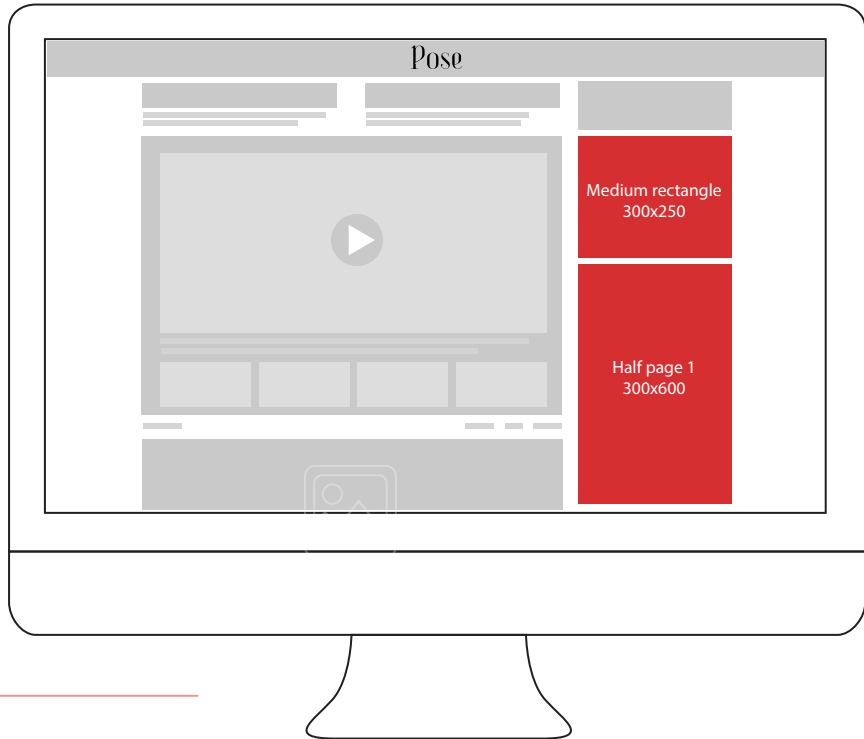

# Desktop

**C**ENTER BANNER **M**EDIUM RECTANGLE

NAME	SIZE(PIXELS)	DISPLAY	SHARE	PRICE PER WEEK
Center banner	970 x 90	Display throughout Pose's Homepage	2	10,000,000
Medium rectangle	300 x 250	Display throughout Pose's Homepage	2	8,000,000

**H**ALF PAGE 1/2

NAME	SIZE(PIXELS)	DISPLAY	SHARE	PRICE PER WEEK
Half page 1	300 x 600	Display throughout Pose's Homepage	2	8,000,000
Half page 2	300 x 600	Display throughout Pose's Homepage	2	5,000,000

**B**ANNER **A**RTICLE BANNER 1/2

NAME	SIZE(PIXELS)	DISPLAY	SHARE	PRICE PER WEEK
Banner	970 x 90	Display throughout Pose's Category/Subcategory page	1	5,000,000
Article banner 1	620 x 250	Display throughout Pose's Article page	2	7,000,000
Article banner 2	620 x 250	Display throughout Pose's Article page	2	5,000,000

**NREAD**

NAME	SIZE(PIXELS)	DISPLAY	PRICE CPM
Inread	640/480x360	Display in the middle of article	40,000

**M**OBILE INPAGE FULLSCREEN

NAME	SIZE(PIXELS)	DISPLAY	PRICE CPM
Mobile inpage fullscreen	320x480 480x320 768x1024 1024x768	Display in the middle of article during the reading of user	35,000