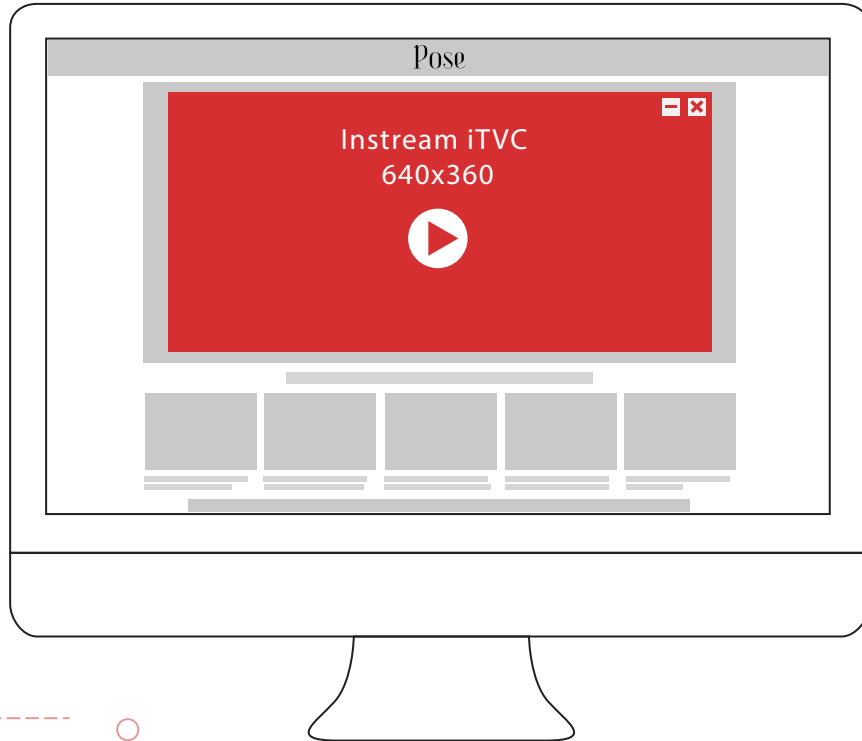

NAME	SIZE(PIXELS)	DISPLAY	PRICE CPM
Instream iTVC	640/480x360	display before/middle/after video stream	55,000(15s)
			65,000(30s)