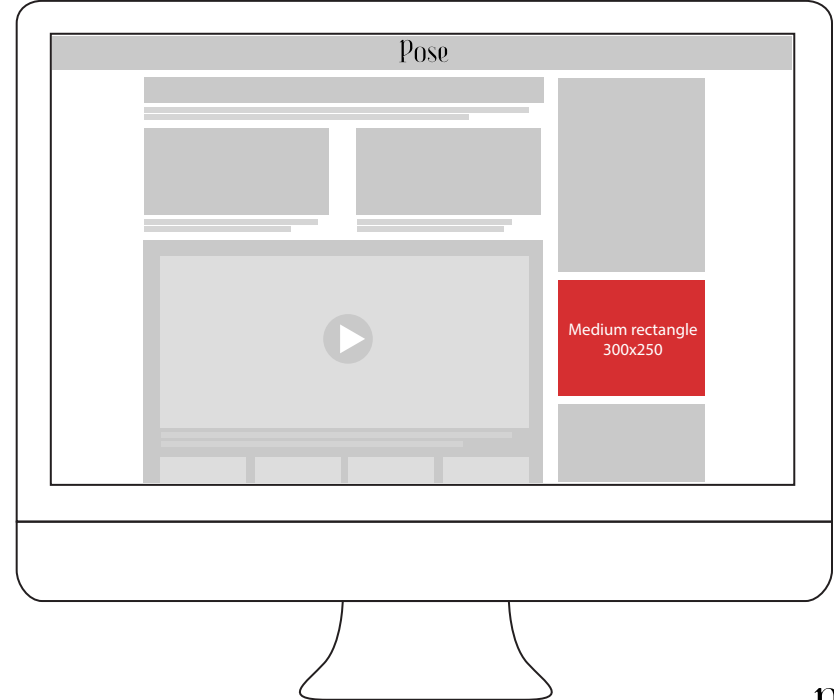

Content box - a sub-category displays all PR articles with the content related to the brand or the campaign. Such this sub-category will be displayed on Pose homepage under a box with top 3 latest PR articles published on Pose. Special free 1 URL with the Content Box

**FULL BRANDED BACKGROUND**

NAME	SIZE(PIXELS)	DISPLAY	SHARE	PRICE PER WEEK
Full branded background	1920 x 1080	Homepage PC only	1	50,000,000
		All pages PC only	1	70,000,000

# Desktop

**C**ENTER BANNER **M**EDIUM RECTANGLE

NAME	SIZE(PIXELS)	DISPLAY	SHARE	PRICE PER WEEK
Center banner	970 x 90	Display throughout Pose's Homepage	2	10,000,000
Medium rectangle	300 x 250	Display throughout Pose's Homepage	2	8,000,000