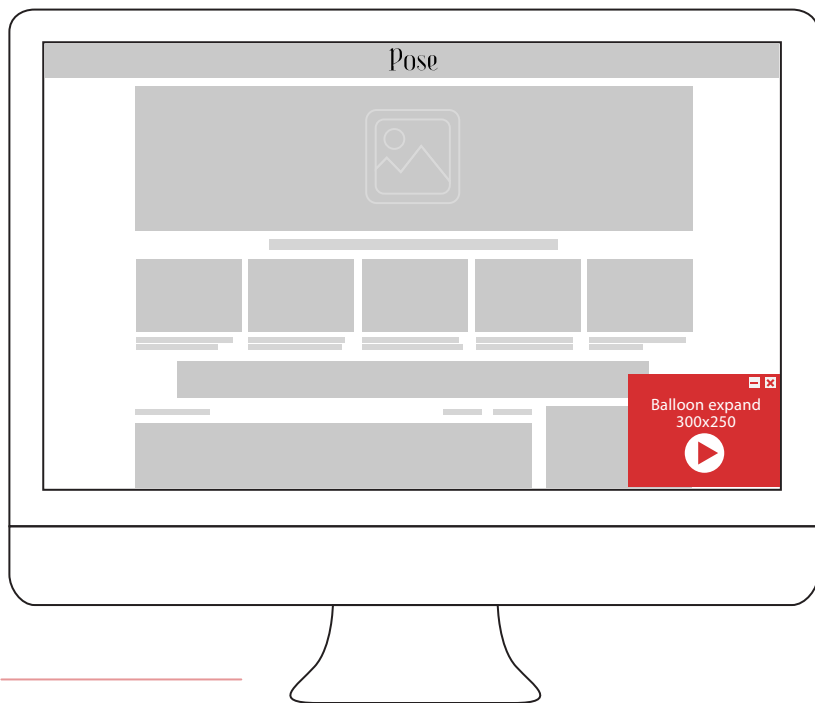

## INFOOTER

NAME	SIZE(PIXELS)	DISPLAY	SHARE	PRICE PER WEEK	PRICE CPM
Infooter	1000X100	Display in the footer of the page	3	12,000,000	35,000

NAME	SIZE(PIXELS)	DISPLAY	SHARE	PRICE PER WEEK	PRICE CPM
Infoter plus	1000x100 1000x250	Display in the footer of the page. When user scrolls page down, the ad will be expanded to 1000x250 after the first page, and shrink back to 1000x100 when user scrolls up.	3	18,000,000	52,000

**NREAD**

NAME	SIZE(PIXELS)	DISPLAY	PRICE CPM
Inread	640/480x360	Display in the middle of article	40,000

**M**OBILE INPAGE FULLSCREEN

NAME	SIZE(PIXELS)	DISPLAY	PRICE CPM
Mobile inpage fullscreen	320x480 480x320 768x1024 1024x768	Display in the middle of article during the reading of user	35,000

NAME	SIZE(PIXELS)	DISPLAY	PRICE CPM
Balloon	300 x 250	Display in the bottom-right corner of the page	15,000

**B** BALLOON EXPAND

NAME	SIZE(PIXELS)	DISPLAY	PRICE CPM
Balloon expand	500X300	Display in the bottom-right corner of the page, expand to 500x300 if user hovers mouse after 3 seconds	19,000