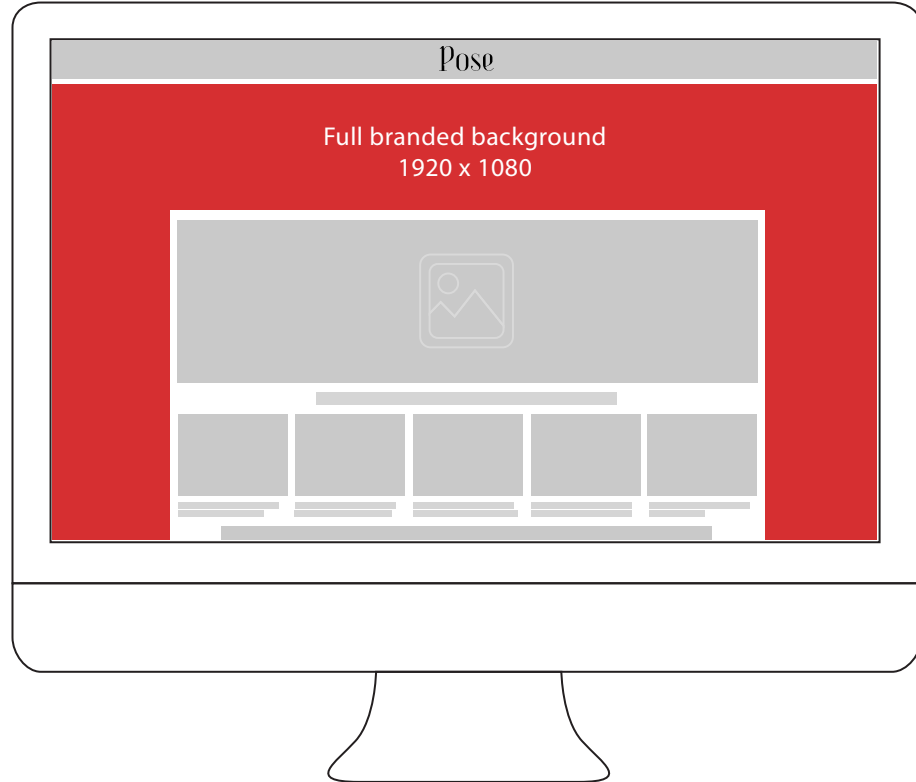

FULL BRANDED BACKGROUND

NAME	SIZE(PIXELS)	DISPLAY	SHARE	PRICE PER WEEK
Full branded background	1920 x 1080	Homepage PC only	1	50,000,000
		All pages PC only	1	70,000,000